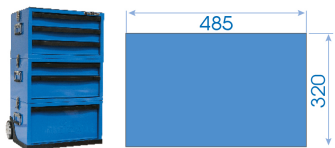

995156MRE

EVAWAVE set with hex keys, 1/2" bit sockets and 1/4" bits - 56 pcs

- #11
- Special size for the 874516BA modular tool trolley drawers

		Series		Content
		1/2"	4033	T20, T25, T27, T30, T40, T50, T55, T60, T70
		1/2"	4035	H4, H5, H6, H7, H8, H10, H12, H14, H17, H19
			1147R	T10H, T15H, T20H, T25H, T27H, T30H, T40H, T45H, T50H
			1120MR	H1.5, H2, H2.5, H3, H4, H5, H6, H7, H8
		1/4"	1025P	PH1, PH2, PH3
		1/4"	1025Z	PZ1, PZ2
		1/4"	1025T	T10, T15, T20, T25, T27, T30, T40
		1/4"	1025H	H3, H4, H5, H6