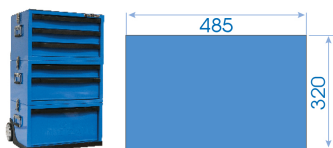

995156MRE

EVAWAVE set with hex keys, 1/2" bit sockets and 1/4" bits - 56 pcs

- #11
- Special size for the 874516BA modular tool trolley drawers

		Series		Content
		1/2"	4033	T20, T25, T27, T30, T40, T50, T55, T60, T70
		1/2"	4035	H4, H5, H6, H7, H8, H10, H12, H14, H17, H19
			1147R	T10H, T15H, T20H, T25H, T27H, T30H, T40H, T45H, T50H
			1120MR	H1.5, H2, H2.5, H3, H4, H5, H6, H7, H8
		1/4"	1025P	PH1, PH2, PH3
		1/4"	1025Z	PZ1, PZ2
		1/4"	1025T	T10, T15, T20, T25, T27, T30, T40
		1/4"	1025H	H3, H4, H5, H6