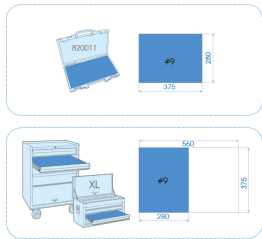

91112MRE

M Open-end wrench metric EVAWAVE
foam tray - 12 pcs

Empty tray : EF1112
Weight (kg) : 2.6

■ #9

Series

Content

1900

6x7, 8x9, 10x11, 12x13, 14x15, 16x17,
18x19, 20x22, 21x23, 24x27, 25x28, 30x32