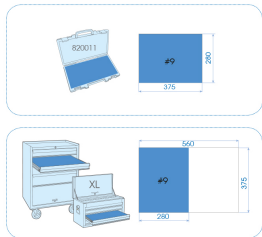

91112MRE

M Open-end wrench metric EVAWAVE
foam tray - 12 pcs

Empty tray : EF1112
Weight (kg) : 2.6

■ #9

Series

Content

1900

6x7, 8x9, 10x11, 12x13, 14x15, 16x17,
18x19, 20x22, 21x23, 24x27, 25x28, 30x32