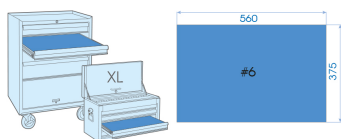

931124MRV

Torx, slotted head and PHILLIPS® screwdriver EVAWAVE set - 24 pcs

Empty tray : EF31124

■ #6

	Series	Content
		1423 T6x48, T7x48, T8x75, T9x75, T10x75, T15x75, T15x250, T20x100, T20x250, T25x100, T25x250, T27x100, T30x125, T30x250
		1422 3x75, 4x100, 5.5x100, 6.5x100, 10x200, 6.5x38
		1421 PH2x38, PH1x80, PH2x100, PH3x150