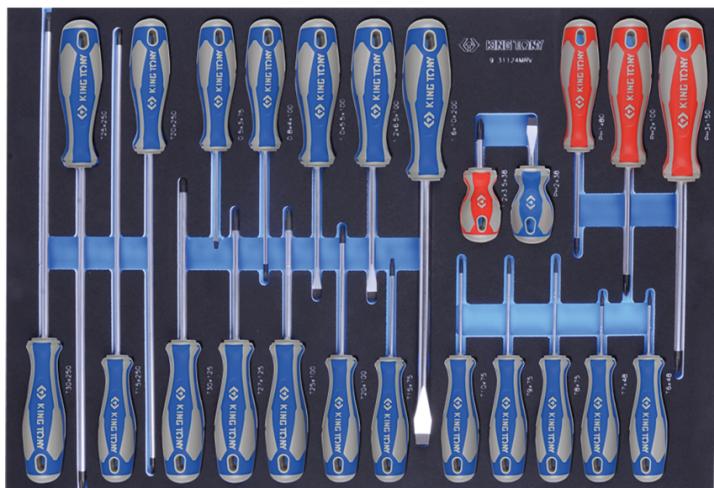

931124MRV

Torx, slotted head and PHILLIPS® screwdriver EVAWAVE set - 24 pcs

Empty tray : EF31124

■ #6

	Series	Content
		1423 T6x48, T7x48, T8x75, T9x75, T10x75, T15x75, T15x250, T20x100, T20x250, T25x100, T25x250, T27x100, T30x125, T30x250
		1422 3x75, 4x100, 5.5x100, 6.5x100, 10x200, 6.5x38
		1421 PH2x38, PH1x80, PH2x100, PH3x150