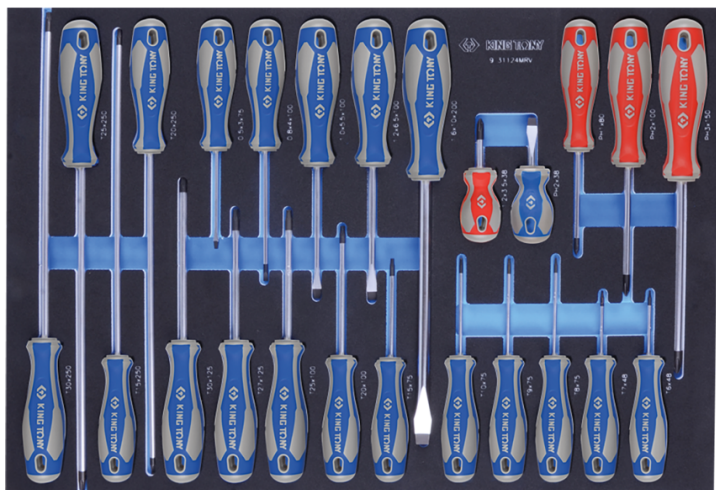

931124MRV

Torx, slotted head and PHILLIPS® screwdriver EVAWAVE set - 24 pcs

Empty tray : EF31124

■ #6

	Series	Content
		1423 T6x48, T7x48, T8x75, T9x75, T10x75, T15x75, T15x250, T20x100, T20x250, T25x100, T25x250, T27x100, T30x125, T30x250
		1422 3x75, 4x100, 5.5x100, 6.5x100, 10x200, 6.5x38
		1421 PH2x38, PH1x80, PH2x100, PH3x150