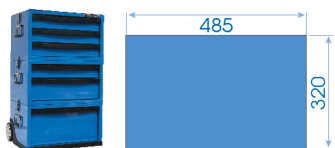

935113MRE

EVAWAVE set with slotted and PHILLIPS® screwdrivers - 13 pcs

- #11
- Special size for the 874516BA modular tool trolley drawers

	Series	Content
		1462 12x250
		1422 3x75, 4x100, 5.5x125, 6.5x38, 6.5x150, 8x175, 10x200
		1421 PH1x80, PH2x38, PH2x100, PH3x150
	2121	212118