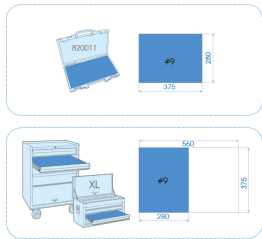

91019GRE

Sheathed pin punch, chisel and pry bar EVAWAVE foam tray - 9 pcs

Empty tray : EF1019
Weight (kg) : 1.7

■ #9

	Series	Content
	764G	ø2 - ø3 - ø4 - ø5 - ø6 - ø8
	762G	18 - 22mm
	9TK1	9TK112