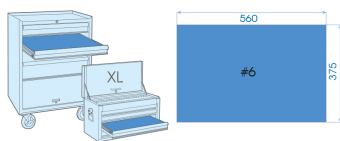

## 91122GPE

Sheathed pin punch, chisel, starter punch and centre punch EVAWAVE foam tray - 22 pcs

Empty tray : EF1122  
Weight (kg) : 4.75

■ #6

Series

Content

761G

2.5x 185 mm, 4 x 185 mm, 6 x 185 mm, 8 x 185 mm, 10 x 185 mm

762G

18 x 190 mm, 22 x 210 mm

763G

2 x 185 mm, 3 x 185 mm, 4 x 185 mm, 5 x 185 mm

764G

3 x 150 mm, 4 x 180 mm, 5 x 200 mm, 6 x 210 mm, 7 x 210 mm, 8 x 220 mm, 9 x 220 mm, 10 x 230 mm, 12 x 250 mm, 14 x 290 mm, 16 x 350 mm