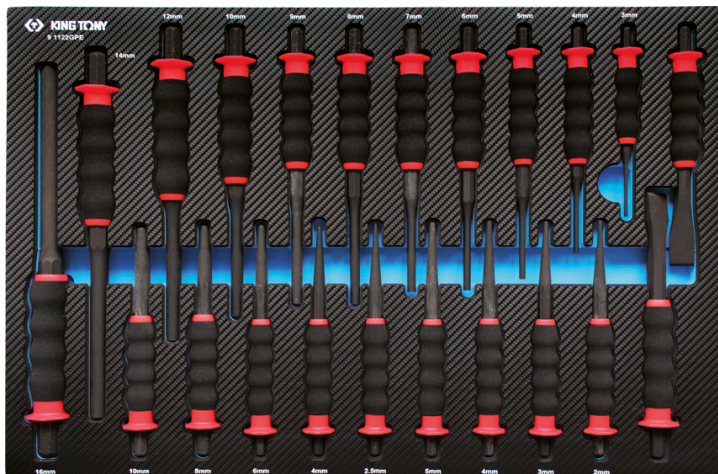

## 91122GPE

Sheathed pin punch, chisel, starter punch and centre punch EVAWAVE foam tray - 22 pcs

Empty tray : EF1122  
Weight (kg) : 4.75

■ #6

	Series	Content
	761G	2.5x 185 mm, 4 x 185 mm, 6 x 185 mm, 8 x 185 mm, 10 x 185 mm
	762G	18 x 190 mm, 22 x 210 mm
	763G	2 x 185 mm, 3 x 185 mm, 4 x 185 mm, 5 x 185 mm
	764G	3 x 150 mm, 4 x 180 mm, 5 x 200 mm, 6 x 210 mm, 7 x 210 mm, 8 x 220 mm, 9 x 220 mm, 10 x 230 mm, 12 x 250 mm, 14 x 290 mm, 16 x 350 mm