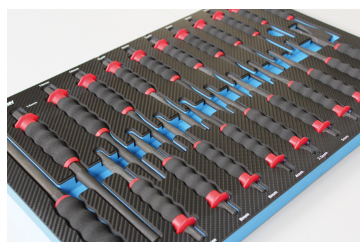

## 91122GPE

Sheathed pin punch, chisel, starter punch and centre punch EVAWAVE foam tray - 22 pcs

Empty tray : EF1122  
Weight (kg) : 4.75

■ #6

Series

Content

761G

2.5x 185 mm, 4 x 185 mm, 6 x 185 mm, 8 x 185 mm, 10 x 185 mm

762G

18 x 190 mm, 22 x 210 mm

763G

2 x 185 mm, 3 x 185 mm, 4 x 185 mm, 5 x 185 mm

764G

3 x 150 mm, 4 x 180 mm, 5 x 200 mm, 6 x 210 mm, 7 x 210 mm, 8 x 220 mm, 9 x 220 mm, 10 x 230 mm, 12 x 250 mm, 14 x 290 mm, 16 x 350 mm