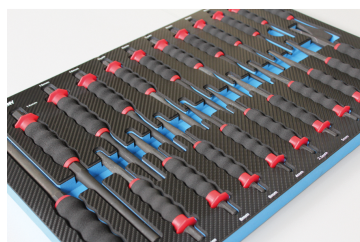

## 91122GPE

Sheathed pin punch, chisel, starter punch and centre punch EVAWAVE foam tray - 22 pcs

Empty tray : EF1122  
Weight (kg) : 4.75

■ #6

	Series	Content
	761G	2.5x 185 mm, 4 x 185 mm, 6 x 185 mm, 8 x 185 mm, 10 x 185 mm
	762G	18 x 190 mm, 22 x 210 mm
	763G	2 x 185 mm, 3 x 185 mm, 4 x 185 mm, 5 x 185 mm
	764G	3 x 150 mm, 4 x 180 mm, 5 x 200 mm, 6 x 210 mm, 7 x 210 mm, 8 x 220 mm, 9 x 220 mm, 10 x 230 mm, 12 x 250 mm, 14 x 290 mm, 16 x 350 mm