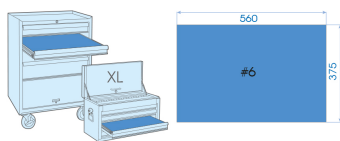

## 91122GPE

Sheathed pin punch, chisel, starter punch and centre punch EVAWAVE foam tray - 22 pcs

Empty tray : EF1122  
Weight (kg) : 4.75

■ #6

	Series	Content
	761G	2.5x 185 mm, 4 x 185 mm, 6 x 185 mm, 8 x 185 mm, 10 x 185 mm
	762G	18 x 190 mm, 22 x 210 mm
	763G	2 x 185 mm, 3 x 185 mm, 4 x 185 mm, 5 x 185 mm
	764G	3 x 150 mm, 4 x 180 mm, 5 x 200 mm, 6 x 210 mm, 7 x 210 mm, 8 x 220 mm, 9 x 220 mm, 10 x 230 mm, 12 x 250 mm, 14 x 290 mm, 16 x 350 mm