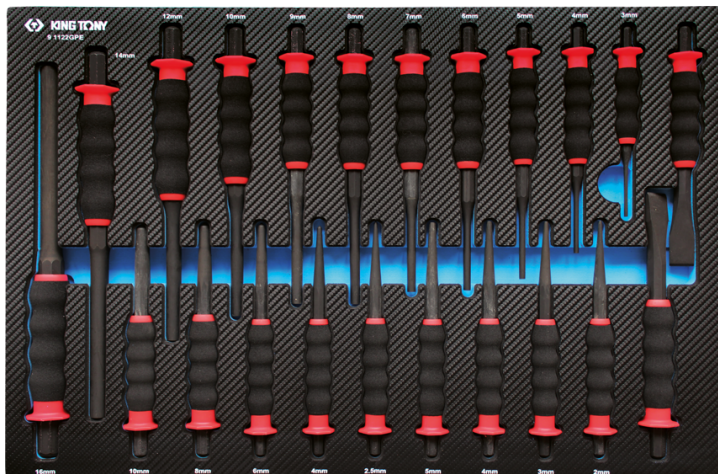

## 91122GPE

Sheathed pin punch, chisel, starter punch and centre punch EVAWAVE foam tray - 22 pcs

Empty tray : EF1122  
Weight (kg) : 4.75

■ #6

Series

Content

761G

2.5x 185 mm, 4 x 185 mm, 6 x 185 mm, 8 x 185 mm, 10 x 185 mm

762G

18 x 190 mm, 22 x 210 mm

763G

2 x 185 mm, 3 x 185 mm, 4 x 185 mm, 5 x 185 mm

764G

3 x 150 mm, 4 x 180 mm, 5 x 200 mm, 6 x 210 mm, 7 x 210 mm, 8 x 220 mm, 9 x 220 mm, 10 x 230 mm, 12 x 250 mm, 14 x 290 mm, 16 x 350 mm