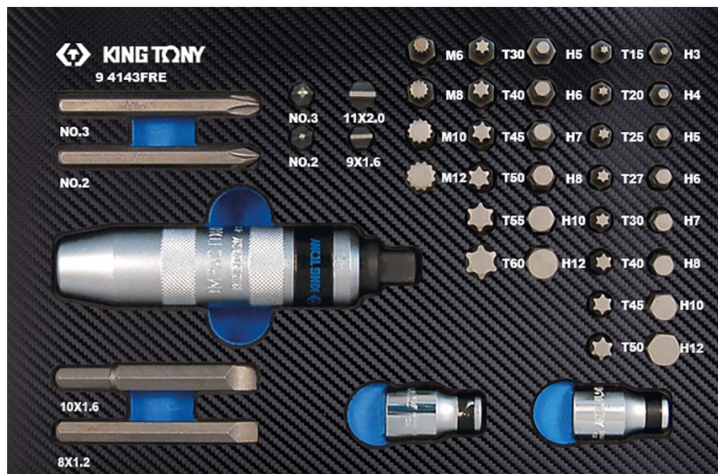

94143FRE

Impact screwdriver with accessories EVAWAVE foam tray - 43 pcs

Weight (kg) : 1.7

■ #7 (187 x 280 mm)

		Series	Content
		5/16"	1836S 9 x 1.6, 11 x 2
		5/16"	1880S 8 x 1.2, 10 x 1.6
		5/16"	1836P PH2, PH3
		5/16"	1880P PH2, PH3
		5/16"	1832H H3, H4, H5, H6, H7, H8, H10, H12
		5/16"	1832T T15, T20, T25, T27, T30, T40, T45, T50
		10mm	1636H H5, H6, H7, H8, H10, H12
		10mm	1636T T30, T40, T45, T50, T55, T60