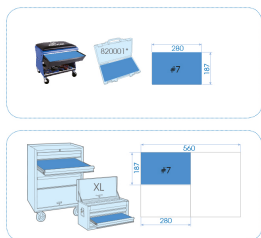

94143FRE

Impact screwdriver with accessories EVAWAVE foam tray - 43 pcs

Weight (kg) : 1.7

■ #7 (187 x 280 mm)

		Series	Content
		 5/16"	1836S 9 x 1.6, 11 x 2
		 5/16"	1880S 8 x 1.2, 10 x 1.6
		 5/16"	1836P PH2, PH3
		 5/16"	1880P PH2, PH3
		 5/16"	1832H H3, H4, H5, H6, H7, H8, H10, H12
		 5/16"	1832T T15, T20, T25, T27, T30, T40, T45, T50
		 10mm	1636H H5, H6, H7, H8, H10, H12
		 10mm	1636T T30, T40, T45, T50, T55, T60