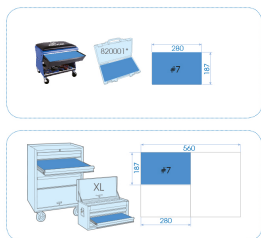

94143FRE

Impact screwdriver with accessories EVAWAVE foam tray - 43 pcs

Weight (kg) : 1.7

■ #7 (187 x 280 mm)

		Series	Content
		5/16"	1836S 9 x 1.6, 11 x 2
		5/16"	1880S 8 x 1.2, 10 x 1.6
		5/16"	1836P PH2, PH3
		5/16"	1880P PH2, PH3
		5/16"	1832H H3, H4, H5, H6, H7, H8, H10, H12
		5/16"	1832T T15, T20, T25, T27, T30, T40, T45, T50
		10mm	1636H H5, H6, H7, H8, H10, H12
		10mm	1636T T30, T40, T45, T50, T55, T60