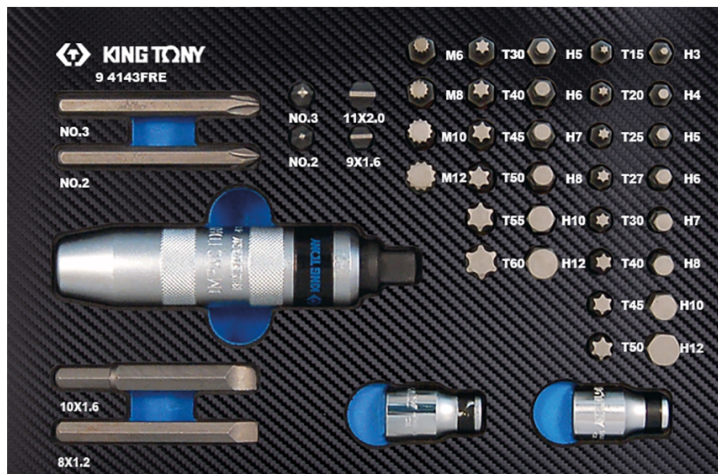

94143FRE

Impact screwdriver with accessories EVAWAVE foam tray - 43 pcs

Weight (kg) : 1.7

■ #7 (187 x 280 mm)

		Series	Content
		 5/16"	1836S 9 x 1.6, 11 x 2
		 5/16"	1880S 8 x 1.2, 10 x 1.6
		 5/16"	1836P PH2, PH3
		 5/16"	1880P PH2, PH3
		 5/16"	1832H H3, H4, H5, H6, H7, H8, H10, H12
		 5/16"	1832T T15, T20, T25, T27, T30, T40, T45, T50
		 10mm	1636H H5, H6, H7, H8, H10, H12
		 10mm	1636T T30, T40, T45, T50, T55, T60