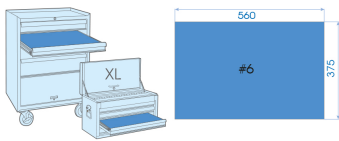

990408GQE

Standard and dead-blow hammer,
Chisel and Pry-handle EVAWAVE foam
tray - 8 pcs

Weight (kg) : 2.35

■ #6 (560 x 375 mm)

	Series	Content
	762G	18 x 185 mm, 22 x 210 mm
	9TK1	9TK108, 9TK112
	7851	785116
	7843	784310
	7820	782027
	7862	786238