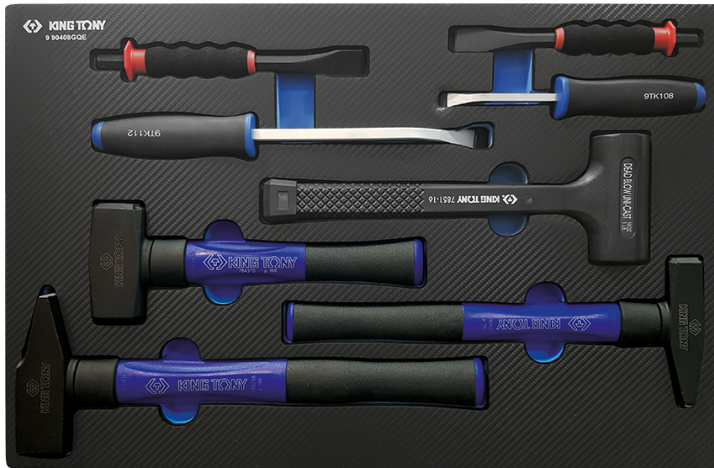

990408GQE

Standard and dead-blow hammer,
Chisel and Pry-handle EVAWAVE foam
tray - 8 pcs

Weight (kg) : 2.35

■ #6 (560 x 375 mm)

	Series	Content
	762G	18 x 185 mm, 22 x 210 mm
	9TK1	9TK108, 9TK112
	7851	785116
	7843	784310
	7820	782027
	7862	786238