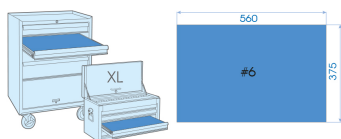

990408GQE

Standard and dead-blow hammer,
Chisel and Pry-handle EVAWAVE foam
tray - 8 pcs

Weight (kg) : 2.35

■ #6 (560 x 375 mm)

	Series	Content
	762G	18 x 185 mm, 22 x 210 mm
	9TK1	9TK108, 9TK112
	7851	785116
	7843	784310
	7820	782027
	7862	786238