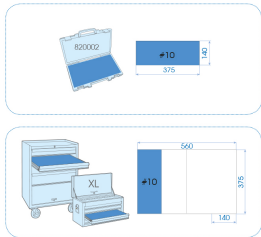

990118PRV

Pin Punch, Centre punch, Chisel and hammer EVAWAVE set - 8 pcs

Empty tray : EF90118

■ #10

	Series	Content
	762	7621706, 7622007
	761	7610405
	764	7640305, 7640406, 7640565, 7640607
	782105	7821300S