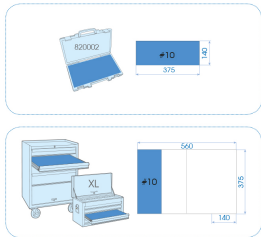

### Pin Punch, Centre punch, Chisel and hammer EVAWAVE set - 8 pcs

Empty tray : EF90118

■ #10

	Series	Content
	762	7621706, 7622007
	761	7610405
	764	7640305, 7640406, 7640565, 7640607
	782105	7821300S