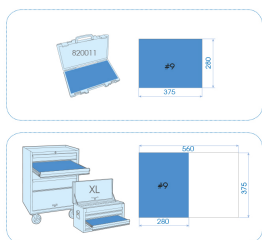

990407GQE

M Measuring, cutting and voltage tester
EVAWAVE foam tray - 7 pcs

Weight (kg) : 1.2

■ #9 (280 x 375 mm)

	Series	Content
	797107	797107
	7734	7734020
	74400	74408
	7932	793204
	9DC23	9DC23
	79094M	5M
	7713106*	7713106