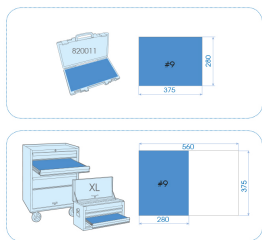

990407GQE

M Measuring, cutting and voltage tester
EVAWAVE foam tray - 7 pcs

Weight (kg) : 1.2

■ #9 (280 x 375 mm)

	Series	Content
	797107	797107
	7734	7734020
	74400	74408
	7932	793204
	9DC23	9DC23
	79094M	5M
	7713106*	7713106