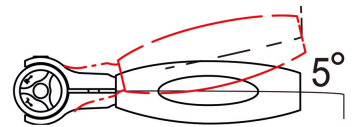

275245G

1/4" mini ratchet with swivel handle and adjustable head

- Tilting handle for T-shape
- 72 teeth, 5° take-up angle
- Sheathed metal handle
- Quick release button
- Multi-angle design for hard-to-reach areas

275245G

L (mm)

114

Weight (g)

123