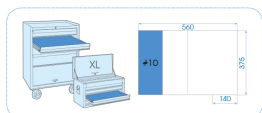

2548MRE

M 1/4" Metric hex socket set with accessories - 48 pcs

LxW Dimensions (mm) : 389 x 185 x 66

Empty box : 820002K

Weight (kg) : 1.79

- 6-point sockets
- Metric
- 820002K Handy case
- EVA #10 (375 x 140 mm)

		Series		Content
		1/4"	2335M	4, 4.5, 5, 5.5, 6, 7, 8, 9, 10, 11, 12, 13, 14
		1/4"	2235M	4, 4.5, 5, 5.5, 6, 7, 8, 9, 10, 11, 12, 13, 14
		1/4"	1025H	H3, H4, H5, H6, H7, H8, H10
		1/4"	1025S	3.0, 4.5, 5, 6.5, 8
		1/4"	1025P	PH0, PH1, PH2, PH3
			2752G	275206G
			2178DF	2178DF
			2792	2792