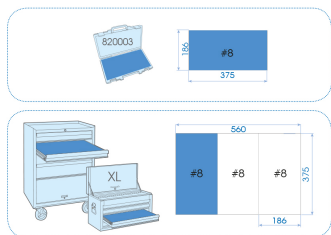

2550MRE

M 1/4" 6 points metric socket and accessories set - 50 pcs

Dimensions L x W x H (mm) : 389 x 230 x 66

Empty box : 820003K

Weight (kg) : 2.2

- 6-point sockets
- Metric
- Ratchet with 5° take-up angle
- EVA #8 (375 x 186 mm)
- 820003K Handy case

		Series	Content
		1/4"	2335M 4, 4.5, 5, 5.5, 6, 7, 8, 9, 10, 11, 12, 13, 14
		1/4"	2033 T8, T9, T10, T15, T20, T25, T27, T30, T40
		1/4"	2035 H3, H4, H5, H6, H7, H8, H10
		1/4"	2031 PH1, PH2, PH3, PH4
		1/4"	2032 4, 5.5, 6.5, 8, 10
		1/4"	2375M E4, E5, E6, E7, E8
	1/4"	2755G	275555G
	1/4"	2571	115 mm

KING TONY

Enjoy your work

		2293	100, 150 mm
		2221	50 mm
		2178DF	2178DF
		2792	2792
		820003K	820003K