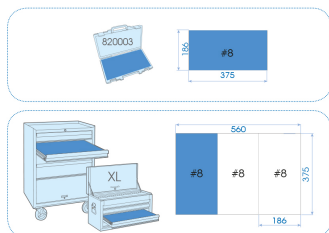

### M 1/4" 6 points metric socket and accessories set - 50 pcs

Dimensions L x W x H (mm) : 389 x 230 x 66

Empty box : 820003K

Weight (kg) : 2.2

- 6-point sockets
- Metric
- Ratchet with 5° take-up angle
- EVA #8 (375 x 186 mm)
- 820003K Handy case

KING TONY		Series	Content
		1/4"	2335M 4, 4.5, 5, 5.5, 6, 7, 8, 9, 10, 11, 12, 13, 14
		1/4"	2033 T8, T9, T10, T15, T20, T25, T27, T30, T40
		1/4"	2035 H3, H4, H5, H6, H7, H8, H10
		1/4"	2031 PH1, PH2, PH3, PH4
		1/4"	2032 4, 5.5, 6.5, 8, 10
		1/4"	2375M E4, E5, E6, E7, E8
	1/4"	2755G	275555G
	1/4"	2571	115 mm