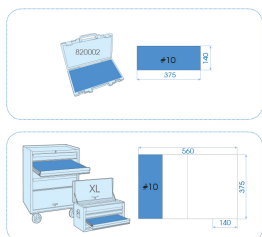

2044SRE

S 1/4" 6-point and 12-point inch socket set with accessories - 44 pcs

Empty box : 820002K
 Dimensions L x W x H (mm) : 389 x 185 x 66
 Weight (kg) : 1.62

- Inches
- 6 point deep sockets
- EVA #10 (375 x 140 mm)
- 12 point short sockets
- 820002K Handy case

		Series		Content
		1/4"	2330S	5/32", 3/16", 7/32", 1/4", 9/32", 5/16", 11/32", 3/8", 7/16", 15/32", 1/2"
		1/4"	2235S	5/32", 3/16", 7/32", 1/4", 9/32", 5/16", 11/32", 3/8", 7/16", 1/2"
		1/4"	5025H	H3/64", H1/16", H5/64", H3/32", H7/64", H1/8", H9/64", H5/32"
		1/4"	1025S	3.0, 4.5, 5, 6.5, 8
		1/4"	1025P	PH0, PH1, PH2, PH3
			2752G	275206G
			2178DF	2178DF
			2792	2792