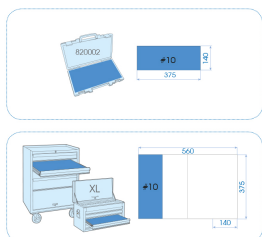

2044SRE

S 1/4" 6-point and 12-point inch socket set with accessories - 44 pcs

Empty box : 820002K
 Dimensions L x W x H (mm) : 389 x 185 x 66
 Weight (kg) : 1.62

- Inches
- 6 point deep sockets
- 12 point short sockets
- EVA #10 (375 x 140 mm)
- 820002K Handy case

		Series		Content
		1/4"	2330S	5/32", 3/16", 7/32", 1/4", 9/32", 5/16", 11/32", 3/8", 7/16", 15/32", 1/2"
		1/4"	2235S	5/32", 3/16", 7/32", 1/4", 9/32", 5/16", 11/32", 3/8", 7/16", 1/2"
		1/4"	5025H	H3/64", H1/16", H5/64", H3/32", H7/64", H1/8", H9/64", H5/32"
		1/4"	1025S	3.0, 4.5, 5, 6.5, 8
		1/4"	1025P	PH0, PH1, PH2, PH3
			2752G	275206G
			2178DF	2178DF
			2792	2792