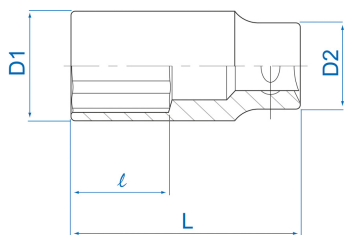

3235S

S 3/8" Long imperial 6 points socket

ANSI / ASME B107.1

- Inch
- Chrome Vanadium, polished chrome finish

	Dimension (Inch)	D1 (mm)	D2 (mm)	L (mm)	l (mm)	Weight (g)
323510S	5/16"	12	17.8	63	12	52
323512S	3/8"	14	17.8	63	12	60
323514S	7/16"	15.8	17.8	63	15	68
323516S	1/2"	17.8	16.8	63	15	68
323518S	9/16"	19.7	18	63	16	72
323520S	5/8"	21.8	20	63	18	88
323522S	11/16"	23.8	20	63	18	112
323524S	3/4"	25.8	21	63	20	126
323526S	13/16"	27.8	25	63	20	126
323508S	1/4"	10.0	16.8	63	10.0	47
323528S	7/8"	29.7	26.0	63	21.0	166
323530S	15/16"	31.8	26.0	63	22.0	182
323532S	1"	33.8	26.0	63	22.0	206