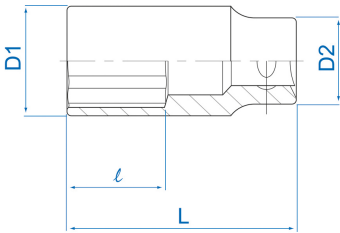

3235S

S 3/8" Long imperial 6 points socket

ANSI / ASME B107.1

- Inch
- Chrome Vanadium, polished chrome finish

	Dimension (Inch)	D1 (mm)	D2 (mm)	L (mm)	l (mm)	Weight (g)
323510S	5/16"	12	17.8	63	12	52
323512S	3/8"	14	17.8	63	12	60
323514S	7/16"	15.8	17.8	63	15	68
323516S	1/2"	17.8	16.8	63	15	68
323518S	9/16"	19.7	18	63	16	72
323520S	5/8"	21.8	20	63	18	88
323522S	11/16"	23.8	20	63	18	112
323524S	3/4"	25.8	21	63	20	126
323526S	13/16"	27.8	25	63	20	126
323508S	1/4"	10.0	16.8	63	10.0	47
323528S	7/8"	29.7	26.0	63	21.0	166
323530S	15/16"	31.8	26.0	63	22.0	182
323532S	1"	33.8	26.0	63	22.0	206