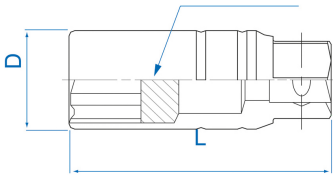

3630

M S 3/8" Spark plugs sockets 12 points

DIN 3120

- Rubber inside sleeve
- Chrome Vanadium, polished chrome finish

	Size (mm)	Dimension (Inch)	D1 (mm)	L (mm)	Weight (g)
363021	20,8	13/16"	27,7	70	150