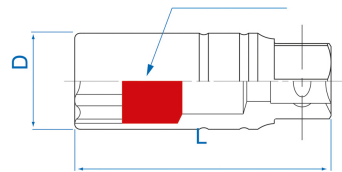

3665

M S 3/8" Spark plugs sockets 6 points

DIN 3120

- Magnetic
- Chrome Vanadium, polished chrome finish

	Size (mm)	Dimension (Inch)	D1 (mm)	L (mm)	Weight (g)
366516	16,0 (5/8")	5/8"	21	70	105
366521	20,8 (13/16")	13/16"	27,7	70	150