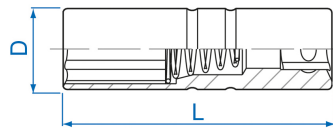

36A0

M 3/8" Spark plugs sockets 12 points

- Spring-loaded
- Vanadium Chrome, polished and chromed finish

	Size (mm)	D1 (mm)	L (mm)	Weight (g)
36A014	14	18.9	63	65.4