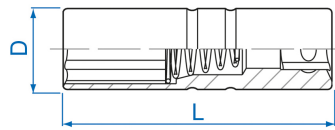

36A0

M 3/8" Spark plugs sockets 12 points

- Spring-loaded
- Vanadium Chrome, polished and chromed finish

	Size (mm)	D1 (mm)	L (mm)	Weight (g)
36A014	14	18.9	63	65.4