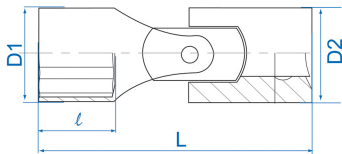

3750M

M 3/8" 12 points metric joint socket

- Metric
- Integrated universal joint
- Chrome Vanadium, polished chrome finish

	Size (mm)	D1 (mm)	D2 (mm)	L (mm)	l (mm)	Weight (g)
375010M	10	14	18.7	54	9.5	59
375011M	11	16	18.7	54	9.5	57
375012M	12	17	18.7	52.5	10.5	56
375013M	13	18	18.7	52.7	11.4	56
375014M	14	19.7	18.7	53.4	11.9	58
375015M	15	21.7	18.7	55	12.8	64
375016M	16	21.7	18.7	56.2	12.2	63
375017M	17	23.7	18.7	56.5	13.5	67
375018M	18	23.7	18.7	56.5	13.8	64
375019M	19	25.6	18.7	58.5	15.7	73