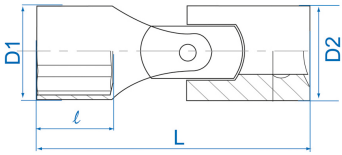

3750M

M 3/8" 12 points metric joint socket

- Metric
- Integrated universal joint
- Chrome Vanadium, polished chrome finish

|  | Size (mm) | D1 (mm) | D2 (mm) | L (mm) | l (mm) | Weight (g) |
|--|-----------|---------|---------|--------|--------|------------|
| 375010M | 10 | 14 | 18.7 | 54 | 9.5 | 59 |
| 375011M | 11 | 16 | 18.7 | 54 | 9.5 | 57 |
| 375012M | 12 | 17 | 18.7 | 52.5 | 10.5 | 56 |
| 375013M | 13 | 18 | 18.7 | 52.7 | 11.4 | 56 |
| 375014M | 14 | 19.7 | 18.7 | 53.4 | 11.9 | 58 |
| 375015M | 15 | 21.7 | 18.7 | 55 | 12.8 | 64 |
| 375016M | 16 | 21.7 | 18.7 | 56.2 | 12.2 | 63 |
| 375017M | 17 | 23.7 | 18.7 | 56.5 | 13.5 | 67 |
| 375018M | 18 | 23.7 | 18.7 | 56.5 | 13.8 | 64 |
| 375019M | 19 | 25.6 | 18.7 | 58.5 | 15.7 | 73 |