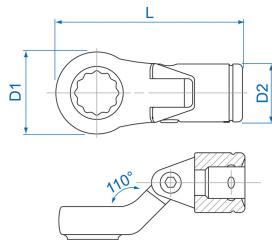

3350M

M 3/8" 12 points articulated Crowfoot Metric sockets

DIN 3120

- Metric
- 200° flexible head
- Combines with T and L-shaped handles and articulated extensions
- Vanadium Chrome, chromed and polished finish.

	Size (mm)	D1 (mm)	D2 (mm)	L (mm)	Weight (g)
335008M	8	15	18.8	45	44
335009M	9	18	18.8	49	49
335010M	10	18	18.8	49	48
335011M	11	22	18.8	53	58
335012M	12	22	18.8	53	58
335013M	13	26	18.8	60	83
335014M	14	26	18.8	60	80
335015M	15	27	18.8	60	77
335016M	16	32	24.7	73.5	160
335017M	17	33	24.7	73.5	159
335018M	18	33	24.7	73.5	155
335019M	19	32	24.7	73.5	154