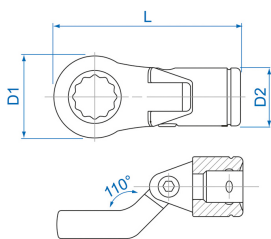

### **M** 3/8" 12 points articulated Crowfoot Metric sockets

DIN 3120

- Metric
- 200° flexible head
- Combines with T and L-shaped handles and articulated extensions
- Vanadium Chrome, chromed and polished finish.

	Size (mm)	D1 (mm)	D2 (mm)	L (mm)	Weight (g)
335008M	8	15	18.8	45	44
335009M	9	18	18.8	49	49
335010M	10	18	18.8	49	48
335011M	11	22	18.8	53	58
335012M	12	22	18.8	53	58
335013M	13	26	18.8	60	83
335014M	14	26	18.8	60	80
335015M	15	27	18.8	60	77
335016M	16	32	24.7	73.5	160
335017M	17	33	24.7	73.5	159
335018M	18	33	24.7	73.5	155
335019M	19	32	24.7	73.5	154