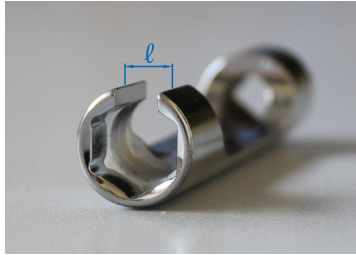

## 32J516S

### **S** 3/8" Inch Long 6-Point Open Socket

- Inch
- For DETROIT DIESEL engine
- Ideal for use with the temperature sensor on Buell motorcycles
- Open socket to allow hose access

	Dimension (Inch)	D1 (mm)	D2 (mm)	L (mm)	l (mm)	Weight (g)
32J516S	1/2"	18	18	83	6.5	58