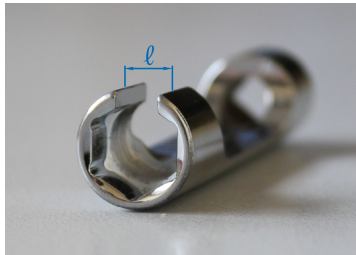

32J516S

S 3/8" Inch Long 6-Point Open Socket

- Inch
- For DETROIT DIESEL engine
- Ideal for use with the temperature sensor on Buell motorcycles
- Open socket to allow hose access

	Dimension (Inch)	D1 (mm)	D2 (mm)	L (mm)	l (mm)	Weight (g)
32J516S	1/2"	18	18	83	6.5	58