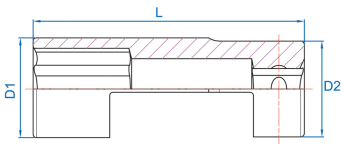

### **S** 3/8" Inch Long 6-Point Open Socket

- Inch
- For DETROIT DIESEL engine
- Ideal for use with the temperature sensor on Buell motorcycles
- Open socket to allow hose access

	Dimension (Inch)	D1 (mm)	D2 (mm)	L (mm)	l (mm)	Weight (g)
32J516S	1/2"	18	18	83	6.5	58