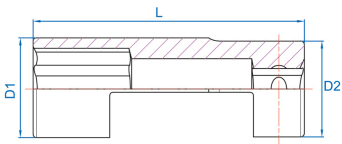

32J516S

S 3/8" Inch Long 6-Point Open Socket

- Inch
- For DETROIT DIESEL engine
- Ideal for use with the temperature sensor on Buell motorcycles
- Open socket to allow hose access

	Dimension (Inch)	D1 (mm)	D2 (mm)	L (mm)	l (mm)	Weight (g)
32J516S	1/2"	18	18	83	6.5	58