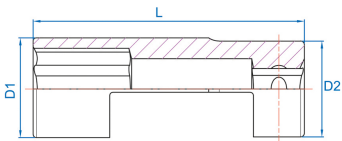

32J516S

S 3/8" Inch Long 6-Point Open Socket

- Inch
- For DETROIT DIESEL engine
- Ideal for use with the temperature sensor on Buell motorcycles
- Open socket to allow hose access

	Dimension (Inch)	D1 (mm)	D2 (mm)	L (mm)	l (mm)	Weight (g)
32J516S	1/2"	18	18	83	6.5	58