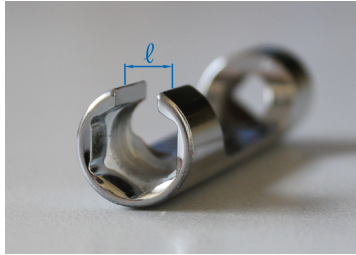

32J516S

S 3/8" Inch Long 6-Point Open Socket

- Inch
- For DETROIT DIESEL engine
- Ideal for use with the temperature sensor on Buell motorcycles
- Open socket to allow hose access

	Dimension (Inch)	D1 (mm)	D2 (mm)	L (mm)	l (mm)	Weight (g)
32J516S	1/2"	18	18	83	6.5	58