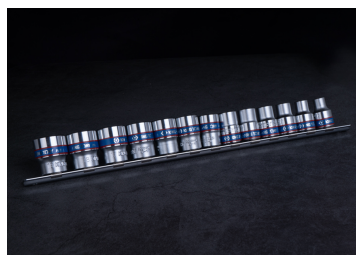

3013MR

M 3/8" metric socket set on a rail - 13 pcs

Weight (kg) : 0.52
Rail length (mm) : 290

■ 12 point sockets

Series

Content

3/8"

3330M