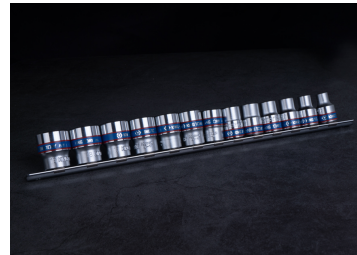

3013MR

M 3/8" metric socket set on a rail - 13 pcs

Weight (kg) : 0.52
Rail length (mm) : 290

■ 12 point sockets

Series

Content

3/8"

3330M