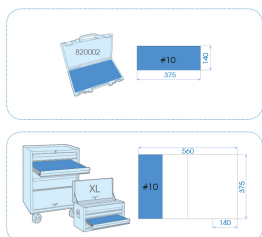

3523MRE09

M 3/8" hex socket set with accessories - 23 pcs

Dimensions L x W x H (mm) : 389 x 185 x 66

Empty box : 820002K

Weight (kg) : 2.43

- Metric
- 6-point sockets
- Ratchet with 5° take-up angle
- 820002K Handy case
- EVA #10 (375 x 140 mm)

		Series	Content
		3/8"	3335M 6, 7, 8, 9, 10, 11, 12, 13, 14, 15, 16, 17, 19, 21, 22, 23, 24
		3/8"	3755G 375508G
		3/8"	3293 75, 150 mm
		3/8"	3452G 215 mm
		3/8"	3792 3792
		3/8"	3571 200 mm
		820002K	820002K