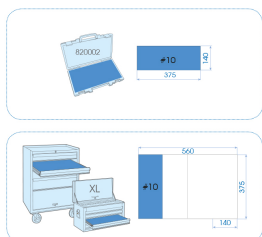

### **M** 3/8" hex socket set with accessories - 23 pcs

Dimensions L x W x H (mm) : 389 x 185 x 66

Empty box : 820002K

Weight (kg) : 2.43

- Metric
- 6-point sockets
- Ratchet with 5° take-up angle
- 820002K Handy case
- EVA #10 (375 x 140 mm)

		Series	Content
		<b>3/8"</b>	3335M 6, 7, 8, 9, 10, 11, 12, 13, 14, 15, 16, 17, 19, 21, 22, 23, 24
		<b>3/8"</b>	3755G 375508G
		<b>3/8"</b>	3293 75, 150 mm
		<b>3/8"</b>	3452G 215 mm
		<b>3/8"</b>	3792 3792
		<b>3/8"</b>	3571 200 mm
		820002K	820002K