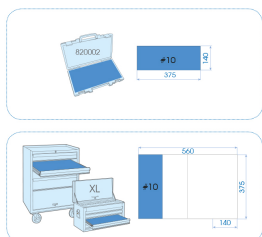

3523MRE10

M 3/8" hex socket set with accessories - 23 pcs

Empty box : 820002K
 Dimensions L x W x H (mm) : 389 x 185 x 66
 Weight (kg) : 2.43

- Metric
- 6-point sockets
- Ratchet with 11° take-up angle
- 820002K Handy case
- EVA #10 (375 x 140 mm)

		Series		Content
		3/8"	3335M	6, 7, 8, 9, 10, 11, 12, 13, 14, 15, 16, 17, 19, 21, 22, 23, 24
		3/8"	3771G	377108G
		3/8"	3293	75, 150 mm
		3/8"	3452G	215 mm
		3/8"	3792	3792
		3/8"	3571	200 mm
			820002K	820002K