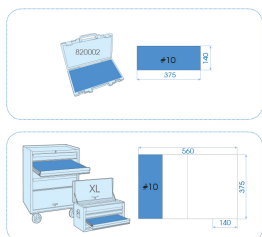

3523MRE10

M 3/8" hex socket set with accessories - 23 pcs

Dimensions L x W x H (mm) : 389 x 185 x 66
 Empty box : 820002K
 Weight (kg) : 2.43

- Metric
- 6-point sockets
- Ratchet with 11° take-up angle
- 820002K Handy case
- EVA #10 (375 x 140 mm)

		Series	Content
		3/8"	3335M 6, 7, 8, 9, 10, 11, 12, 13, 14, 15, 16, 17, 19, 21, 22, 23, 24
	3/8"	3771G	377108G
	3/8"	3293	75, 150 mm
	3/8"	3452G	215 mm
	3/8"	3792	3792
	3/8"	3571	200 mm
		820002K	820002K