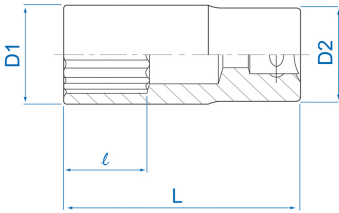

4230S

S 1/2" long imperial sockets 12 points

ANSI / ASME B107.1

- Inch
- Chrome Vanadium, polished chrome finish

|  | Dimension (Inch) | D1 (mm) | D2 (mm) | L (mm) | l (mm) | Weight (g) |
|--|------------------|---------|---------|--------|--------|------------|
| 423010S | 5/16" | 13.2 | 22 | 77 | 9 | 107 |
| 423012S | 3/8" | 14.7 | 22 | 77 | 10 | 116 |
| 423014S | 7/16" | 16.3 | 23.7 | 77 | 12 | 119 |
| 423016S | 1/2" | 18.7 | 23.7 | 77 | 14 | 125 |
| 423018S | 9/16" | 20.2 | 23.7 | 77 | 15 | 138 |
| 423020S | 5/8" | 22.6 | 23.7 | 77 | 17 | 147 |
| 423022S | 11/16" | 23.7 | 22 | 77 | 35 | 151 |
| 423024S | 3/4" | 26.7 | 23 | 77 | 35 | 176 |
| 423026S | 13/16" | 28.6 | 25 | 77 | 37 | 190 |
| 423028S | 7/8" | 29.8 | 26 | 77 | 37 | 203 |
| 423030S | 15/16" | 31.8 | 28.5 | 77 | 37 | 205 |
| 423032S | 1" | 33.8 | 29.5 | 77 | 37 | 277 |
| 423034S | 1-1/16" | 36.6 | 31.5 | 77 | 28 | 305 |

KING TONY

Enjoy your work

| | | | | | | |
|---------|---------|------|------|----|----|-----|
| 423036S | 1-1/8" | 37.8 | 32.5 | 77 | 28 | 306 |
| 423038S | 1-3/16" | 39.8 | 34.5 | 77 | 34 | 319 |
| 423040S | 1-1/4" | 41.8 | 36.5 | 77 | 34 | 330 |