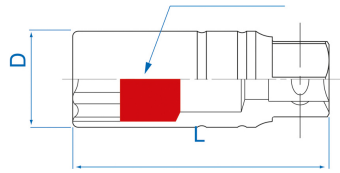

4665

**M S** 1/2" Spark plugs sockets 6 points

DIN 3120

- Magnetic
- Chrome Vanadium, polished chrome finish

|  | Size (mm)     | Dimension (Inch) | ø D (mm) | Hex drive | L (mm) | Weight (g) |
|--|---------------|------------------|----------|-----------|--------|------------|
| 466516   | 16,0 (5/8")   | 5/8"             | 20,75    | Non       | 70     | 115        |
| 466521   | 20,8 (13/16") | 13/16"           | 27,7     | Oui       | 70     | 160        |