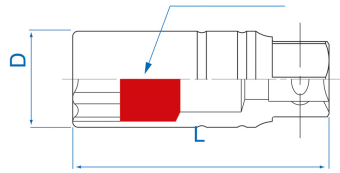

4665

M S 1/2" Spark plugs sockets 6 points

DIN 3120

- Magnetic
- Chrome Vanadium, polished chrome finish

	Size (mm)	Dimension (Inch)	ø D (mm)	Hex drive	L (mm)	Weight (g)
466516	16,0 (5/8")	5/8"	20,75	Non	70	115
466521	20,8 (13/16")	13/16"	27,7	Oui	70	160