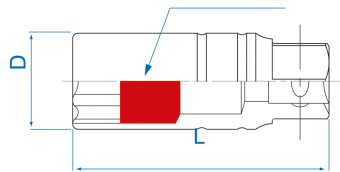

4660

M S 1/2" Spark plugs sockets 12 points

DIN 3120

- Magnetic
- Chrome Vanadium, polished chrome finish

	Size (mm)	Dimension (Inch)	ø D (mm)	Hex drive	L (mm)	Weight (g)
466021	20,8 (13/16")	13/16"	27,7	Oui	70	165