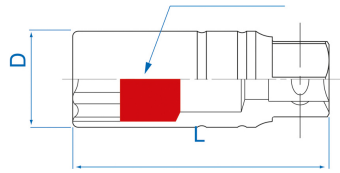

4660

M S 1/2" Spark plugs sockets 12 points

DIN 3120

- Magnetic
- Chrome Vanadium, polished chrome finish

	Size (mm)	Dimension (Inch)	ø D (mm)	Hex drive	L (mm)	Weight (g)
466021	20,8 (13/16")	13/16"	27,7	Oui	70	165