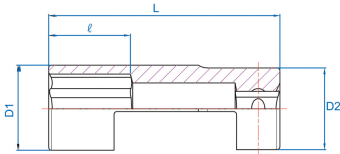

### 1/2" Lambda probe socket

- To be used on lambda probes
- For VW and AUDI vehicles lambda probe
- Equipped with a slot for the connection leads

	Size (mm)	D1 (mm)	D2 (mm)	L (mm)	l (mm)	Weight (g)
9AJ4322D	22	32	30	85	30	294