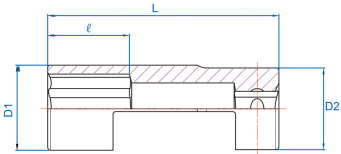

9AJ4322D

1/2" Lambda probe socket

- For VW and AUDI vehicles lambda probe
- Equipped with a slot for the connection leads
- To be used on lambda probes

	Size (mm)	D1 (mm)	D2 (mm)	L (mm)	l (mm)	Weight (g)
9AJ4322D	22	32	30	85	30	294