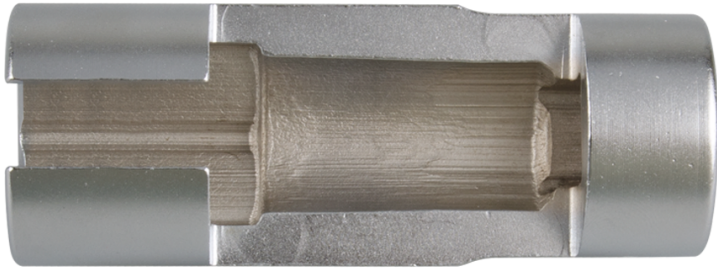

## 9AJ4322D

### 1/2" Lambda probe socket

- To be used on lambda probes
- For VW and AUDI vehicles lambda probe
- Equipped with a slot for the connection leads

	Size (mm)	D1 (mm)	D2 (mm)	L (mm)	l (mm)	Weight (g)
9AJ4322D	22	32	30	85	30	294