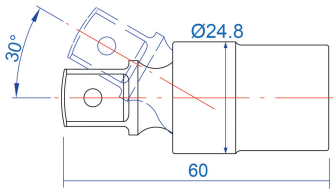

4794

1/2" Universal joint

- 30° recess angle
- Short model for better access in narrow areas
- Chromed polished finish

4794

L (mm)

60

L (inch)

2-3/8"

Weight (g)

106