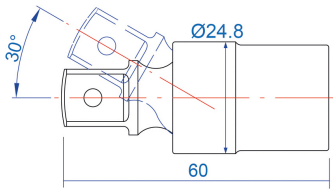

## 1/2" Universal joint

- 30° recess angle
- Short model for better access in narrow areas
- Chromed polished finish

4794

L (mm)

60

L (inch)

2-3/8"

Weight (g)