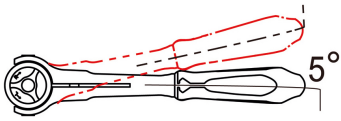

### 1/2" Rotating head ratchet

- Multi-angle design to facilitate working in narrow places
- Socket security lock
- Covered metal handle.
- 72 teeth, 5° gear action

475212G

L (mm)

290

Weight (g)

650