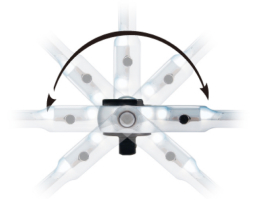

4752G

1/2" Rotating head ratchet

- Multi-angle design to facilitate working in narrow places
- Socket security lock
- Covered metal handle.
- 72 teeth, 5° gear action

475212G

L (mm)

290

Weight (g)

650