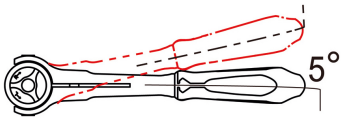

4752G

1/2" Rotating head ratchet

- Multi-angle design to facilitate working in narrow places
- Socket security lock
- Covered metal handle.
- 72 teeth, 5° gear action

475212G

L (mm)

290

Weight (g)

650