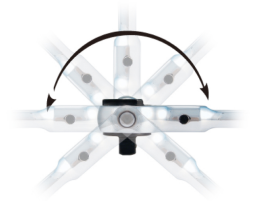

### 1/2" Rotating head ratchet

- Multi-angle design to facilitate working in narrow places
- Socket security lock
- Covered metal handle.
- 72 teeth, 5° gear action

475212G

L (mm)

290

Weight (g)

650