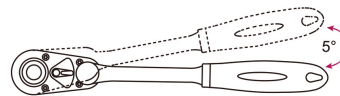

4780G

1/2" Multiangle ratchet

Mechanism Type : Oval head

- Blue King Tony wheel adjusts the head
- Ideal for reaching bolts that would be impossible to reach with a regular ratchet
- Offset axis Ratchet
- Rubber handle
- Secure socket lock function
- 5° recovery angle
- 72 teeth
- Polished chrome finish

478012G

Length (mm)

310

L (inch)

12

Weight (g)

760