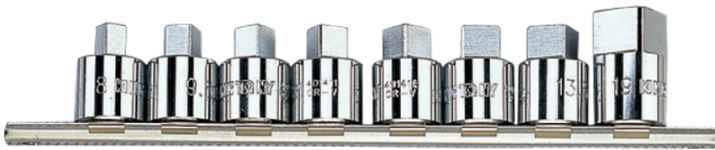

Home > Hand sockets and accessories > 1/2" sets > 4118MR

4118MR

M 1/2" Square socket set on a rail - 8 pcs

Weight (kg) : 0.57
Rail length (mm) : 230

■ Square socket

Series

Content

1/2"

4014M

RB8 , RB9.5 , RB10 , RB10.5 , RB12 ,
RB12.7 , RB13.5 , RB19