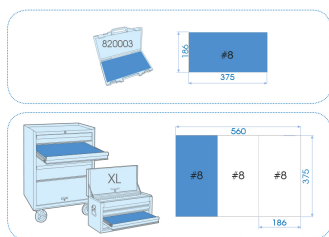

4523MRE01

M 1/2" 6 point metric sockets and accessories set - 23 pcs

Empty box : 820003K
 Dimensions L x W x H (mm) : 389 x 230 x 66
 Weight (kg) : 3.88

- Metric
- 6-point sockets
- Ratchet with 11° take-up angle
- 820003K Handy case
- EVA #8 (375 x 186 mm)

		Series	Content
		1/2"	4335M 8, 9, 10, 11, 12, 13, 14, 15, 16, 17, 18, 19, 21, 22, 24, 27, 30, 32
		1/2"	4771G 477110G
		1/2"	4791 4791
		1/2"	4251 125, 250 mm
		1/2"	4572 457210
		820003K	820003K