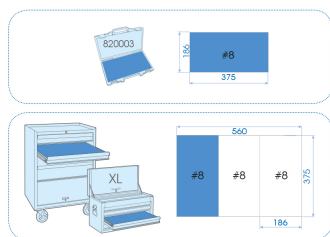

# 4523MRE01

**M** 1/2" 6 point metric sockets and accessories set - 23 pcs

Empty box : 820003K  
 Dimensions L x W x H (mm) : 389 x 230 x 66  
 Weight (kg) : 3.88

- 6-point sockets
- Metric
- Ratchet with 11° take-up angle
- 820003K Handy case
- EVA #8 (375 x 186 mm)

		Series	Content
			4335M 8, 9, 10, 11, 12, 13, 14, 15, 16, 17, 18, 19, 21, 22, 24, 27, 30, 32
			4771G 477110G
			4791 4791
			4251 125, 250 mm
			4572 457210
		820003K	820003K