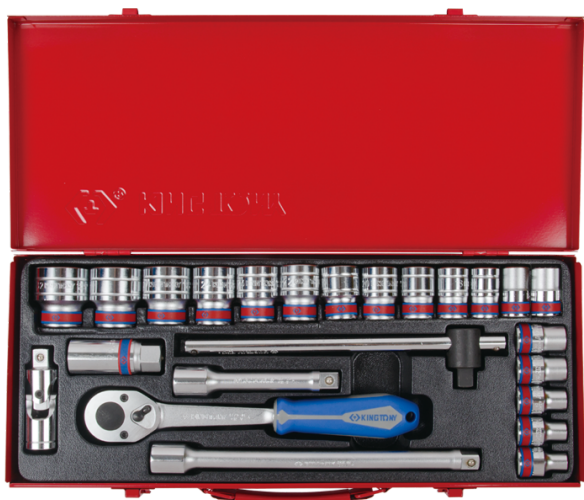

4028SR

S 1/2" Socket set inch size with accessories - 24 pcs

Empty box : 814533MR
 Dimensions L x W x H (mm) : 445x187x50
 Weight (kg) : 5.3

- Metal box
- 12 point sockets
- 11° take-up angle ratchet

		Series	Content
		1/2"	4330S 3/8" , 7/16" , 15/32" , 1/2" , 9/16" , 19/32" , 5/8" , 11/16" , 3/4" , 25/32" , 13/16" , 7/8" , 15/16" , 1" , 1-1/16" , 1-1/8" , 1-3/16" , 1-1/4" 20.8
	1/2"	4779G	477910G
	1/2"	4572	250 mm
	1/2"	4251	125, 250 mm
	1/2"	4791	4791