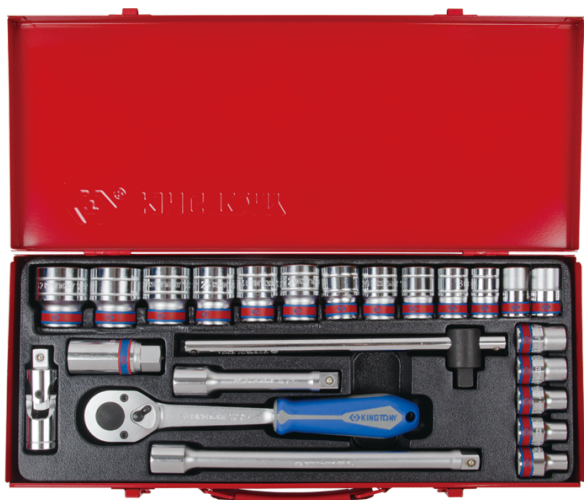

4028SR

S 1/2" Socket set inch size with accessories - 24 pcs

Empty box : 814533MR
 Dimensions L x W x H (mm) : 445x187x50
 Weight (kg) : 5.3

- Metal box
- 12 point sockets
- 11° take-up angle ratchet

|  | | Series | Content |
|---|---|-------------|--|
|  |  | 1/2" | 4330S 3/8" , 7/16" , 15/32" , 1/2" , 9/16" , 19/32" , 5/8" , 11/16" , 3/4" , 25/32" , 13/16" , 7/8" , 15/16" , 1" , 1-1/16" , 1-1/8" , 1-3/16" , 1-1/4" |
| | | | 20.8 |
|  | 1/2" | 4779G | 477910G |
|  | 1/2" | 4572 | 250 mm |
|  | 1/2" | 4251 | 125, 250 mm |
|  | 1/2" | 4791 | 4791 |