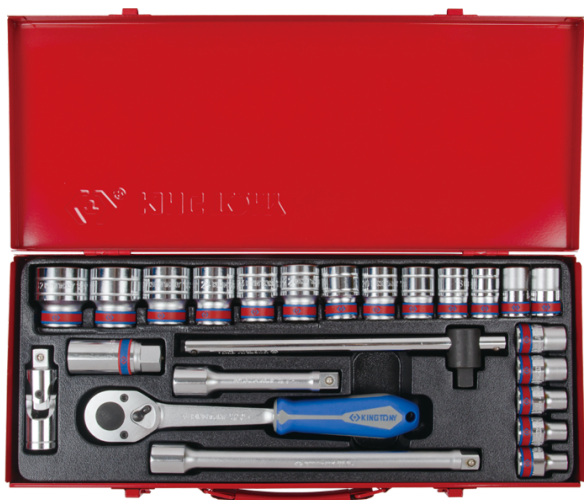

4528SR

S 1/2" Socket set inch size with accessories - 24 pcs

Empty box : 814533MR
 Dimensions L x W x H (mm) : 445x187x50
 Weight (kg) : 5.3

- Metal box
- 6 point sockets
- 11° take-up angle ratchet

		Series	Content
		1/2"	4335S 3/8" , 7/16" , 15/32" , 1/2" , 9/16" , 19/32" , 5/8" , 11/16" , 3/4" , 25/32" , 13/16" , 7/8" , 15/16" , 1" , 1-1/16" , 1-1/8" , 1-3/16" , 1-1/4"
		1/2"	4635 20.8
	1/2"	4779G	477910G
	1/2"	4572	250 mm
	1/2"	4251	125, 250 mm
	1/2"	4791	4791