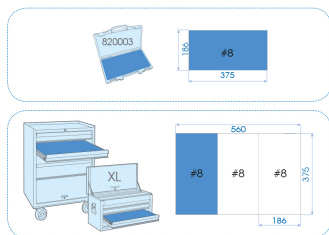

7555MRE10

M Set of metric 1/4" and 1/2" 6-point sockets and accessories - 55 pieces

Empty box : 820003K
 Empty EVAWAVE : EF7555
 Dimensions L x W x H (mm) : 389 x 230 x 66
 Weight (kg) : 3.8

- 6-point sockets
- Metric
- 1/4" and 1/2" ratchets with 5° take-up angle
- 820003K Handy case
- EVA #8 (375 x 186 mm)

		Series		Content
			2335M	5.5, 6, 7, 8, 9, 10, 11, 12, 13, 14
			4335M	10, 11, 12, 13, 14, 15, 16, 17, 18, 19, 21, 22, 24, 27, 30, 32
			1025S	4.5, 6.5, 8
			1025P	PH1, PH2, PH3
			1025Z	PZ1, PZ2, PZ3
			1025U	T10H, T15H, T20H, T25H, T27H, T30H, T40H
			1025H	3, 4, 5, 6, 7
			4755G	475510G