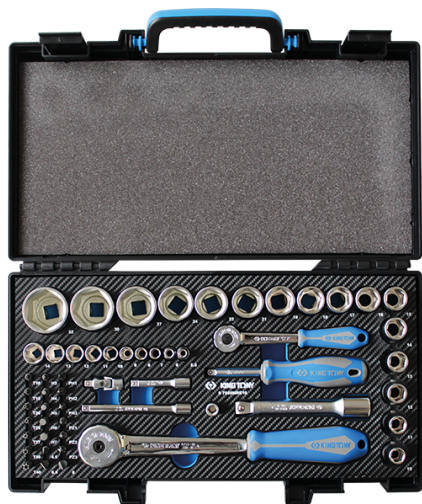

7555MRE10

M Set of metric 1/4" and 1/2" 6-point sockets and accessories - 55 pieces

Empty box : 820003K
 Empty EVAWAVE : EF7555
 Dimensions L x W x H (mm) : 389 x 230 x 66
 Weight (kg) : 3.8

- 6-point sockets
- Metric
- 1/4" and 1/2" ratchets with 5° take-up angle
- 820003K Handy case
- EVA #8 (375 x 186 mm)

		Series		Content
			2335M	5.5, 6, 7, 8, 9, 10, 11, 12, 13, 14
			4335M	10, 11, 12, 13, 14, 15, 16, 17, 18, 19, 21, 22, 24, 27, 30, 32
			1025S	4.5, 6.5, 8
			1025P	PH1, PH2, PH3
			1025Z	PZ1, PZ2, PZ3
			1025U	T10H, T15H, T20H, T25H, T27H, T30H, T40H
			1025H	3, 4, 5, 6, 7
			4755G	475510G