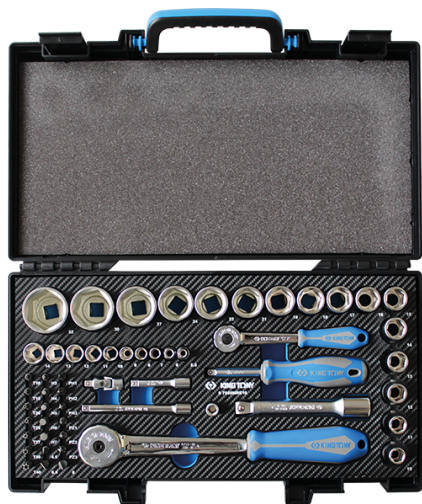

7555MRE10

M Set of metric 1/4" and 1/2" 6-point sockets and accessories - 55 pieces

Empty box : 820003K
Empty EVAWAVE : EF7555
Dimensions L x W x H (mm) : 389 x 230 x 66
Weight (kg) : 3.8

- 6-point sockets
- Metric
- 1/4" and 1/2" ratchets with 5° take-up angle
- 820003K Handy case
- EVA #8 (375 x 186 mm)

		Series		Content
			2335M	5.5, 6, 7, 8, 9, 10, 11, 12, 13, 14
			4335M	10, 11, 12, 13, 14, 15, 16, 17, 18, 19, 21, 22, 24, 27, 30, 32
			1025S	4.5, 6.5, 8
			1025P	PH1, PH2, PH3
			1025Z	PZ1, PZ2, PZ3
			1025U	T10H, T15H, T20H, T25H, T27H, T30H, T40H
			1025H	3, 4, 5, 6, 7
			4755G	475510G