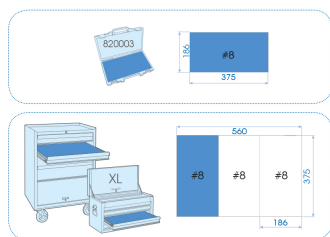

### **M** Set of metric 1/4" and 1/2" 6-point sockets and accessories - 55 pieces

Empty box : 820003K  
 Empty EVAWAVE : EF7555  
 Dimensions L x W x H (mm) : 389 x 230 x 66  
 Weight (kg) : 3.8

- 6-point sockets
- Metric
- 1/4" and 1/2" ratchets with 5° take-up angle
- 820003K Handy case
- EVA #8 (375 x 186 mm)