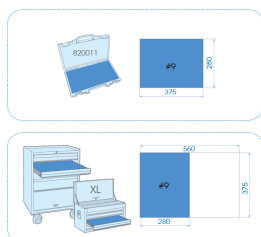

7560MRE

M 1/4" and 1/2" 6 points metric sockets and accessories set - 60 pcs

Empty box : 820011K
 Dimensions L x W x H (mm) : 422 x 372 x 92
 Weight (kg) : 6.24

- 6-point sockets
- Metric
- 1/4" and 1/2" ratchets with 5° take-up angle
- 820011K Handy case
- EVA #9 (375 x 280 mm)

		Series		Content
			2335M	4, 5, 5.5, 6, 7, 8, 9, 10, 11, 12, 13, 14
			4335M	10, 11, 13, 14, 15, 16, 17, 18, 19, 20, 21, 22, 24, 27, 30, 32
			1025S	3, 4.5, 5, 6.5, 8
			1025P	PH0, PH1, PH2, PH3
			1025Z	PZ1, PZ2, PZ3
			1025U	T10H, T15H, T20H, T25H, T27H, T30H, T40H
			4755G	475510G
			4572	300 mm