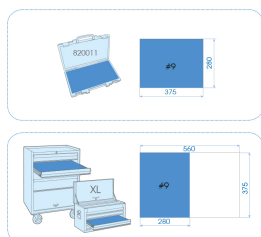

7560MRE01

M 1/4" and 1/2" 6 points metric sockets and accessories set - 60 pcs

Empty box : 820011K
 Dimensions L x W x H (mm) : 422 x 372 x 92
 Weight (kg) : 6.24

- Metric
- 6-point sockets
- 1/4" ratchet with 5° take-up angle
- 1/2" ratchet with 11° take-up angle
- 820011K Handy case
- EVA #9 (375 x 280 mm)

		Series	Content
		1/4"	2335M 4, 5, 5.5, 6, 7, 8, 9, 10, 11, 12, 13, 14
		1/2"	4335M 10, 11, 13, 14, 15, 16, 17, 18, 19, 20, 21, 22, 24, 27, 30, 32
		1/4"	1025S 3, 4.5, 5, 6.5, 8
		1/4"	1025P PH0, PH1, PH2, PH3
		1/4"	1025Z PZ1, PZ2, PZ3
		1/4"	1025U T10H, T15H, T20H, T25H, T27H, T30H, T40H
			4771G 477110G
			4572 300 mm