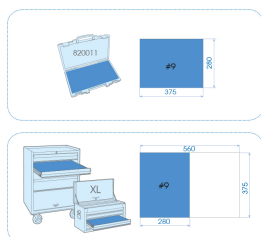

7560MRE01

M 1/4" and 1/2" 6 points metric sockets and accessories set - 60 pcs

Empty box : 820011K
 Dimensions L x W x H (mm) : 422 x 372 x 92
 Weight (kg) : 6.24

- 6-point sockets
- Metric
- 1/4" ratchet with 5° take-up angle
- 1/2" ratchet with 11° take-up angle
- 820011K Handy case
- EVA #9 (375 x 280 mm)

		Series	Content
		1/4"	2335M 4, 5, 5.5, 6, 7, 8, 9, 10, 11, 12, 13, 14
		1/2"	4335M 10, 11, 13, 14, 15, 16,17, 18, 19, 20, 21, 22, 24, 27, 30, 32
		1/4"	1025S 3, 4.5, 5, 6.5, 8
		1/4"	1025P PH0, PH1, PH2, PH3
		1/4"	1025Z PZ1, PZ2, PZ3
		1/4"	1025U T10H, T15H, T20H, T25H, T27H, T30H, T40H
			4771G 477110G
			4572 300 mm