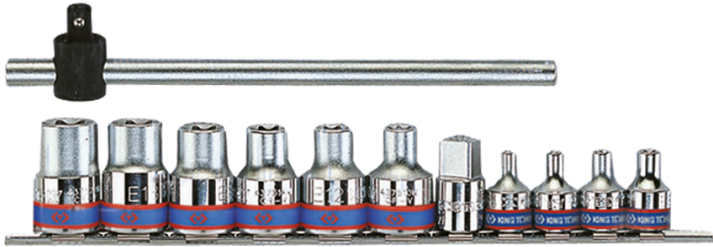

7112PR

3/8" and 1/2" TORX® socket set on a rail with accessory - 12 pcs

Weight (kg) : 0.7
Rail length (mm) : 260

■ TORX® sockets

		Series		Content
		3/8"	3375M	E4 , E5 , E6 , E8
		1/2"	4375M	E10 , E12 , E14 , E16 , E18 , E20
		3/8"	3571	357108
		3/8" 1/2"	3814	3814