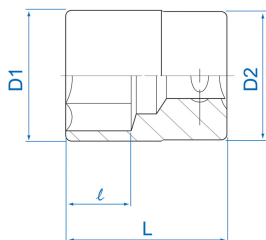

## **S** 1" Standard 12 points imperial socket

ANSI / ASME B107.1

- Inch
- Chrome Vanadium, polished chrome finish

	Dimension (Inch)	D1 (mm)	D2 (mm)	L (mm)	l (mm)	Weight (g)
833046S	1-7/16"	52	48	65	26	463
833048S	1-1/2"	54	48	65	26	489
833054S	1-11/16"	60	54	70	29	680
833060S	1-7/8"	67	54	75	34	976
833064S	2"	71	54	75	34	988
833072S	2-1/4"	78	57	83	42	1212
833076S	2-3/8"	82	60	87	46	1437
833084S	2-5/8"	90	65	90	49	1693
833094S	2-15/16"	100	70	95	52	2242
8330A0S	3-1/8"	107	80	100	52	2578