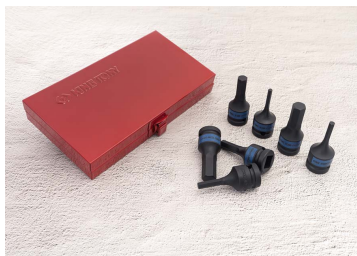

4407MP

M 1/2" Impact socket 6 point - 7 pcs

Thermoformed empty : 844407MP
 Empty box : 814109PR
 Dimensions L x W x H (mm) : 198x105x32
 Weight (kg) : 0.94

- Metal case
- 6 point bit sockets

	Series	Content
		
4055	H4, H5, H6, H8, H10, H12, H14	