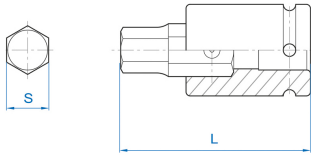

609622M_H

M

3/4" 6 point impact bit socket

DIN 3121

- Chromium molybdenum
- Phosphate finish

	Size (mm)	L (mm)	Weight (g)
609519	19	93	670
609522	22	93	692
609622M24H	24	93	706
609622M27H	27	93	730
609622M30H	30	93	744