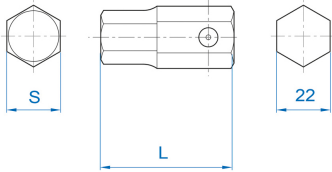

5954

S

Inch 6-Point Impact Bit

- Inch
- Chrome molybdenum
- Phosphate finish

Dimension (Inch)

L (mm)

Weight (g)

595430H

15/16"

54.5

19