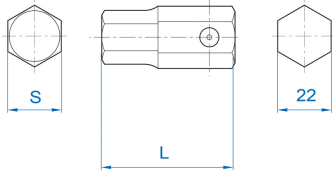

5954

S

Inch 6-Point Impact Bit

- Inch
- Chrome molybdenum
- Phosphate finish

	Dimension (Inch)	L (mm)	Weight (g)
595430H	15/16"	54.5	19