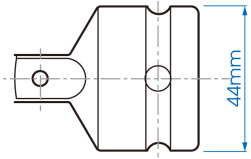

### 3/4" → 1" Multiplier adapter

DIN 3121

- 3/4" x 1"
- For use with 1" impact socket
- Chromium molybdenum
- Phosphate finish

	Square drive (Input)	Square drive (Output)	ø (mm)	Weight (g)
6868	3/4"	1"	44	413