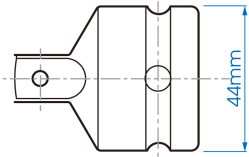

### 3/4" → 1" Multiplier adapter

DIN 3121

- 3/4" x 1"
- For use with 1" impact socket
- Chromium molybdenum
- Phosphate finish

	Square drive (Input)	Square drive (Output)	ø (mm)	Weight (g)
6868	3/4"	1"	44	413