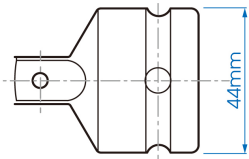

6868P

3/4" → 1" Multiplier adapter

DIN 3121

- 3/4" x 1"
- For use with 1" impact socket
- Security ball
- Chromium molybdenum
- Phosphate finish

|  | Square drive (Input) | Square drive (Output) | ø (mm) | Weight (g) |
|---|----------------------|-----------------------|--------|------------|
| 6868P | 3/4" | 1" | 44 | 413 |