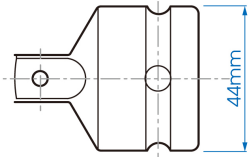

6868P

3/4" → 1" Multiplier adapter

DIN 3121

- 3/4" x 1"
- For use with 1" impact socket
- Security ball
- Chromium molybdenum
- Phosphate finish

	Square drive (Input)	Square drive (Output)	ø (mm)	Weight (g)
6868P	3/4"	1"	44	413