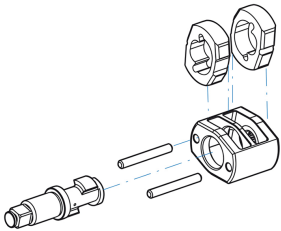

33481095

1/2" Air Impact wrench composite

- 20% lighter than the 33411050
- Forward/reverse thumb switch for easy use
- 4 power settings
- Rubber (TPR) handle to reduce vibrations
- Reinforced frame for a longer usage life

	Length (mm)	Square drive	Max torque (Nm)	Free speed (RPM)	Air consumption (L/min)	Air Pressure (bar)	Air inlet (inch)	Weight (kg)
33481095	197	1/2"	1288	8000	190	6.3	1/4"	2.25