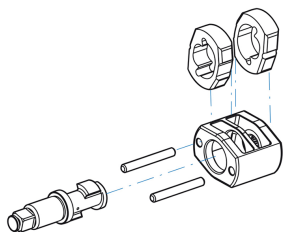

33481095

1/2" Air Impact wrench composite

- 20% lighter than the 33411050
- Forward/reverse thumb switch for easy use
- 4 power settings
- Rubber (TPR) handle to reduce vibrations
- Reinforced frame for a longer usage life

	Length (mm)	Square drive	Max torque (Nm)	Free speed (RPM)	Air consumption (L/min)	Air Pressure (bar)	Air inlet (inch)	Weight (kg)
33481095	197	1/2"	1288	8000	190	6.3	1/4"	2.25