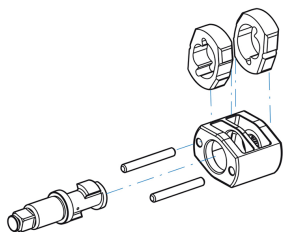

### 3/4" composite impact wrench

- 48% lighter than the 33621075
- Easy-to-use reverse button at thumb-level
- 4 power settings
- Rubber handle (TPE) to reduce vibrations
- Reinforced wrench structure for a longer lifetime

	Length (mm)	Square drive	Free speed (RPM)	Max torque (Nm)	Air consumption (L/min)	Air Pressure (bar)	Air inlet (inch)	Sound level (dBA)	Vibration level (m/s <sup>2</sup> )	Weight (kg)
33681100	211	3/4"	8000	1491	190	6.3	1/4"	96	8.98	2.35