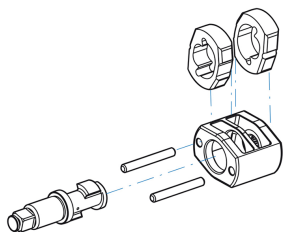

33681100

3/4" composite impact wrench

- 48% lighter than the 33621075
- Easy-to-use reverse button at thumb-level
- 4 power settings
- Rubber handle (TPE) to reduce vibrations
- Reinforced wrench structure for a longer lifetime

	Length (mm)	Square drive	Free speed (RPM)	Max torque (Nm)	Air consumption (L/min)	Air Pressure (bar)	Air inlet (inch)	Sound level (dBA)	Vibration level (m/s ²)	Weight (kg)
33681100	211	3/4"	8000	1491	190	6.3	1/4"	96	8.98	2.35