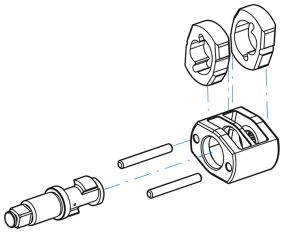

33861200

1" Composite Impact Wrench

- For use with 1" impact socket
- Twin Hammer mechanism
- Composite body reduces weight
- Powerful air Impact Wrench
- Variable speed trigger

 33861200

Length (mm) : 347

L (inch) : 13-43/64"

Free speed (RPM) : 5000

Max torque (Nm) : 2712

Max torque (ft.lb) : 2000

Bolt size (mm) : M36

Air consumption (L/min) : 255

Air Consumption (CFM) : 9

Air Pressure (bar) : 6.2

Air Pressure (PSI) : 90

Air inlet (inch) : 1/2"

Sound level (dBA) : 106

Weight (g) : 7.4

KING TONY

Enjoy your work