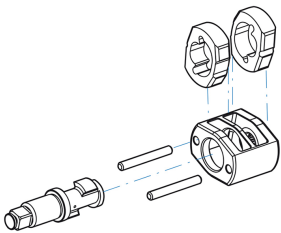

## 1" Composite Impact Wrench

- For use with 1" impact socket
- Twin Hammer mechanism
- Composite body reduces weight
- Powerful air Impact Wrench
- Variable speed trigger

 33861200

Length (mm) : 347

L (inch) : 13-43/64"

Free speed (RPM) : 5000

Max torque (Nm) : 2712

Max torque (ft.lb) : 2000

Bolt size (mm) : M36

Air consumption (L/min) : 255

Air Consumption (CFM) : 9

Air Pressure (bar) : 6.2

Air Pressure (PSI) : 90

Air inlet (inch) : 1/2"

Sound level (dBA) : 106

Weight (g) : 7.4

**KING TONY**

*Enjoy your work*