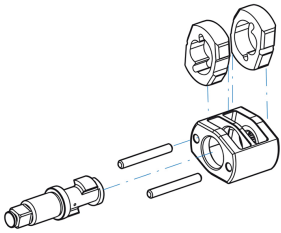

33862200

1" Composite Impact Wrench

- Variable speed trigger
- Light air Impact Wrench
- Powerful air Impact Wrench
- Twin Hammer mechanism
- For use with 1" impact socket

 33862200

L (mm) : 487

L (inch) : 19-3/16"

Free speed (RPM) : 5000

Max torque (Nm) : 2712

Max torque (ft.lb) : 2000

Bolt size (mm) : M36

Air consumption (L/min) : 255

Air Consumption (CFM) : 9

Air Pressure (bar) : 6.2

Air Pressure (PSI) : 90

Air inlet (inch) : 1/2

Sound level (dBA) : 104

Weight (g) : 8100

KING TONY

Enjoy your work