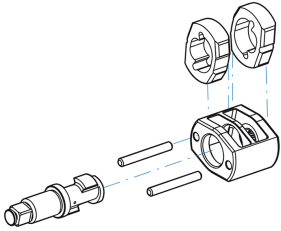

## 1" Composite Impact Wrench

- Variable speed trigger
- Light air Impact Wrench
- Powerful air Impact Wrench
- Twin Hammer mechanism
- For use with 1" impact socket

 33862200

L (mm) : 487

L (inch) : 19-3/16"

Free speed (RPM) : 5000

Max torque (Nm) : 2712

Max torque (ft.lb) : 2000

Bolt size (mm) : M36

Air consumption (L/min) : 255

Air Consumption (CFM) : 9

Air Pressure (bar) : 6.2

Air Pressure (PSI) : 90

Air inlet (inch) : 1/2

Sound level (dBA) : 104

Weight (g) : 8100

**KING TONY**

*Enjoy your work*