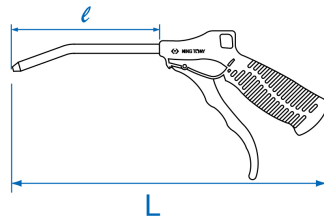

## Air blow gun

- Blow gun with integrated nozzle
- Copper thread
- Steel nozzle
- Nylon fiber handle

	L (mm)	l (mm)	l (inch)	Air consumption (L/min)	Air Pressure (bar)	Air Pressure (PSI)	Air inlet (inch)	Sound level (dBA)	Weight (g)
7990004	245	100	4"	350	5,2~8,3	75~120	1/4" BSPT	85	200
7990010	420	250250	10"	350	5,2~8,3	75~120	1/4" BSPT	85	240
7990013	475	330	13"	350	5,2~8,3	75~120	1/4" BSPT	85	260
7990020	650	500	20"	350	5,2~8,3	75~120	1/4" BSPT	85	300